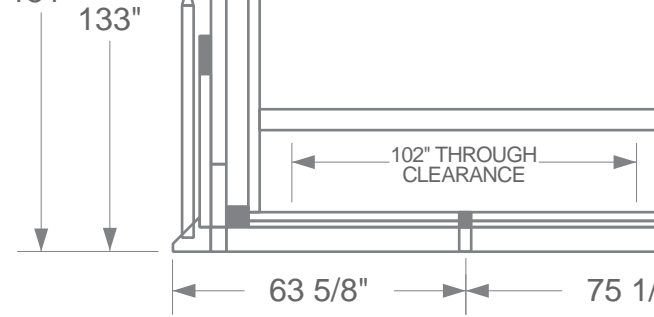

## Features

- Single loop wire – assorted lengths and gauges
- Double loop wire – assorted lengths and gauges
- Fully annealed boxed wire in 50lb coils (45 to a skid) and 100lb coils (36 to a skid)
- Fully annealed bulk stem wire averaging 750kgs per stem
- A comprehensive range of galvanized bulk stem wire in assorted specifications
  - Super Soft – averaging 625kgs per stem
  - High tensile - averaging 625kgs per stem
- Marathon and custom packaging available on some products